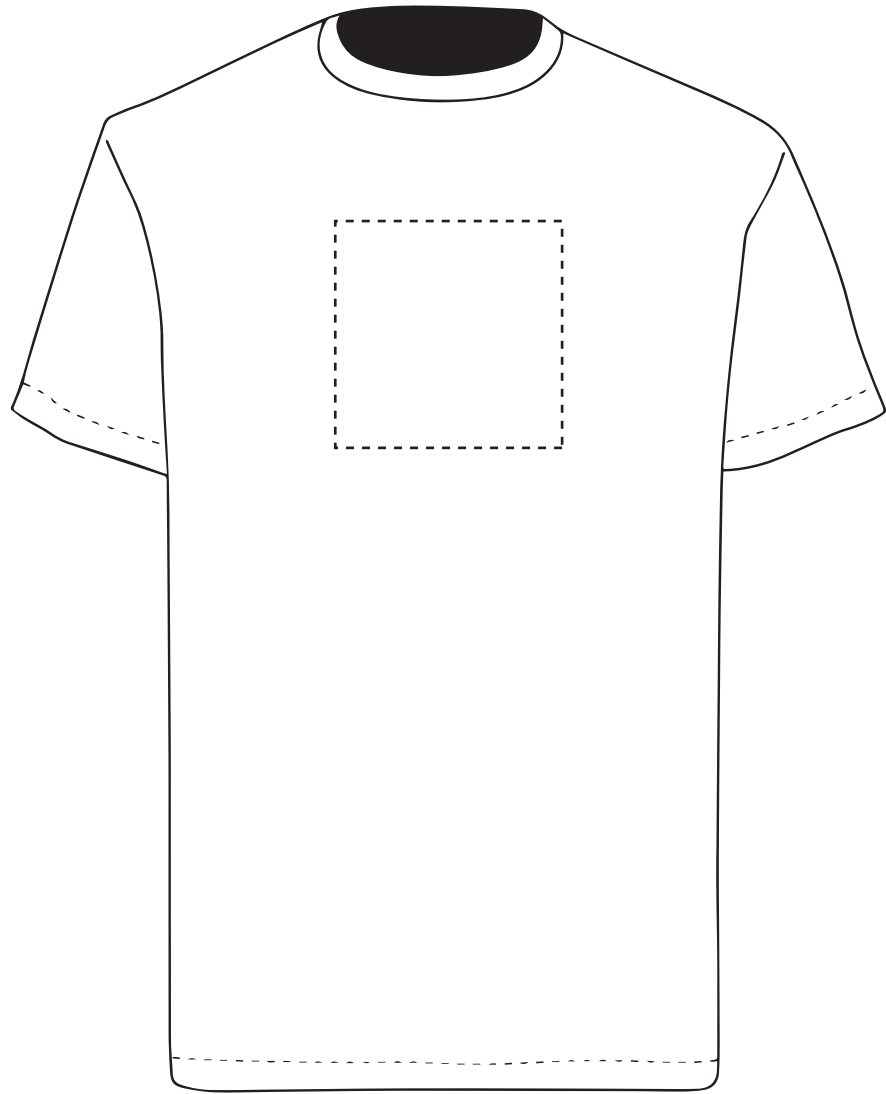

Your Ref:
Our Ref:

Quantity:
Version: 1

Product Code: TF0002
Product Colour: White

PRINTING CONCERNS: PRINT MAY DISCOLOUR

PRODUCT INFO: DUE TO THE NATURE OF THE PRODUCT THE PRINT POSITION MAY VARY BY 2 - 3 MM

PANTONE REFERENCE(S)

Full colour printing

The dashed line is to demonstrate print area and will not appear on your printed item

ARTWORK SCALE 20%