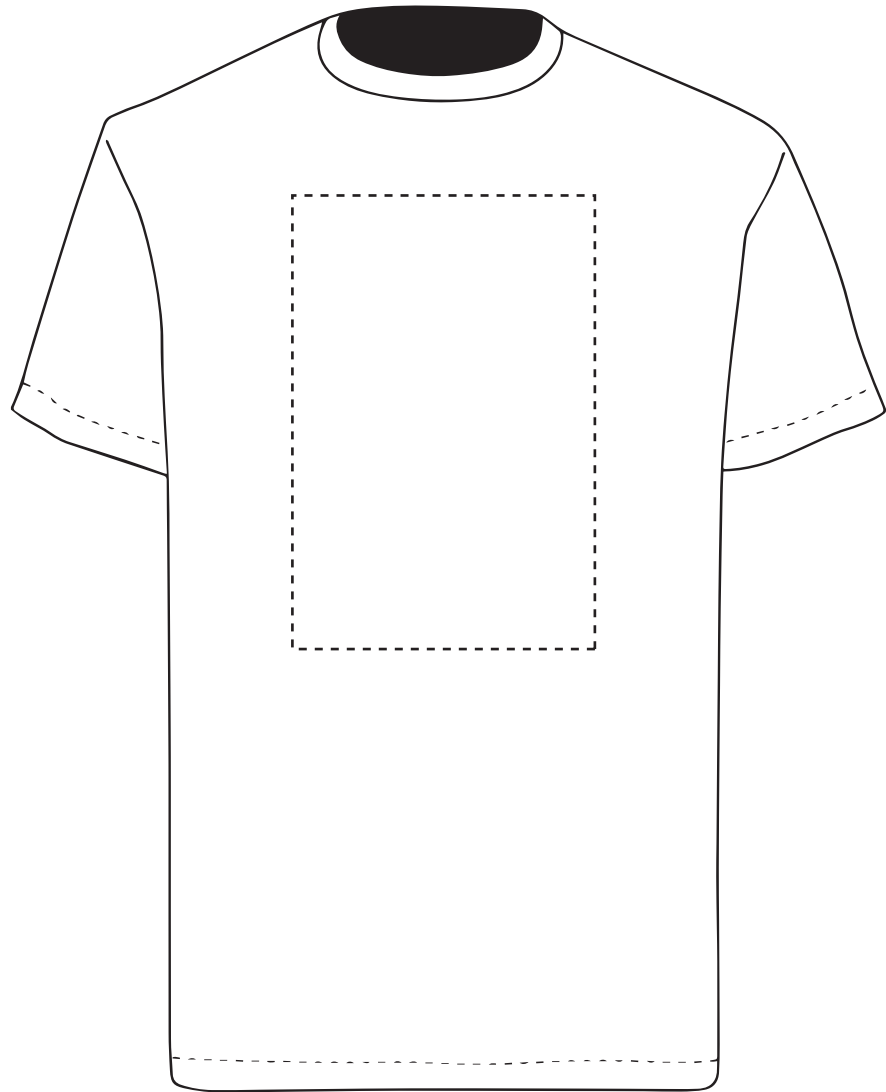

Your Ref:	Quantity:	Product Code: TF0002
Our Ref:	Version: 1	Product Colour: White

PRINTING CONCERNS: PRINT MAY DISCOLOUR

PRODUCT INFO: DUE TO THE NATURE OF THE PRODUCT THE PRINT POSITION MAY VARY BY 2 - 3 MM

PANTONE REFERENCE(S)

The dashed line is to demonstrate print area and will not appear on your printed item

Full colour printing

ARTWORK SCALE 20%