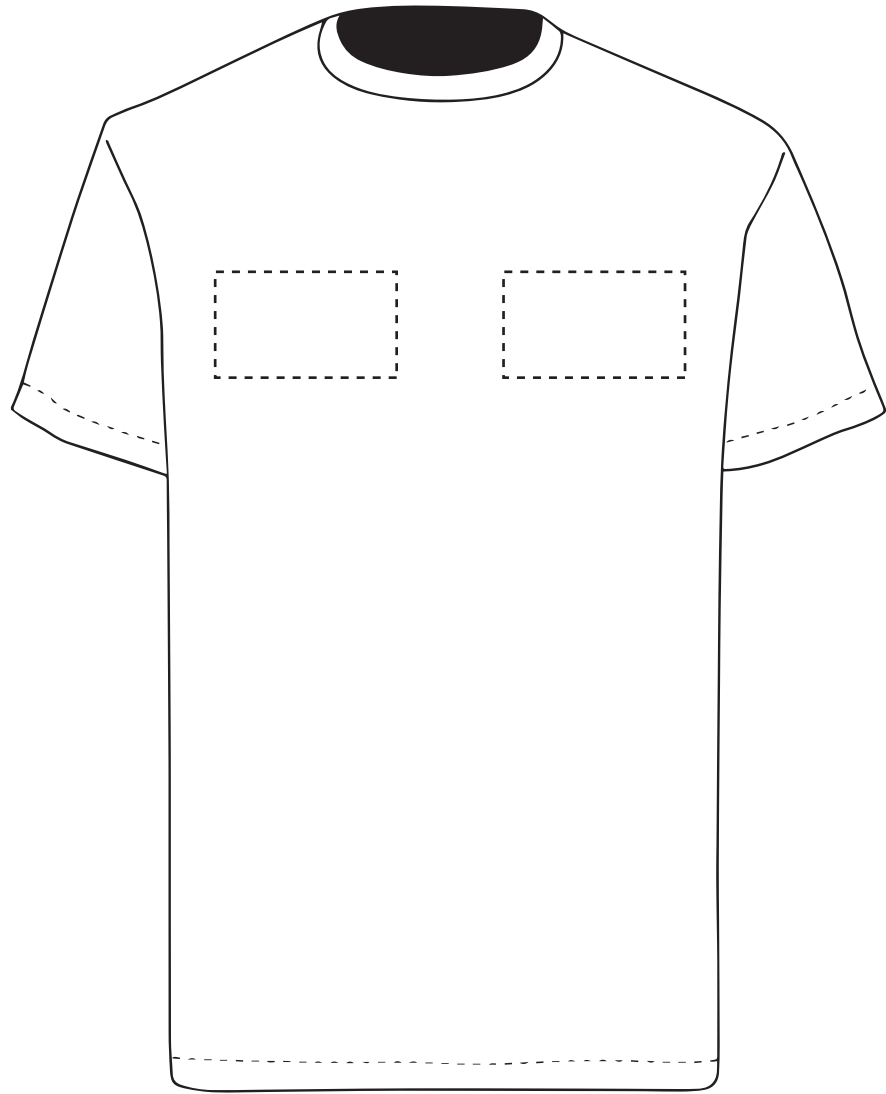

**PANTONE REFERENCE(S)**

Full colour printing

The dashed line is to demonstrate print area and will not appear on your printed item

ARTWORK SCALE 20%

Product Image for visualisation  
- colours may vary

ARTWORK SCALE 100%  
Max print area 90mm x 50mm

**PANTONE REFERENCE(S)**

 Full colour printing

The dashed line is to demonstrate print area and will not appear on your printed item

ARTWORK SCALE 20%

Product Image for visualisation  
- colours may vary

To proceed, please approve visual via the online system.