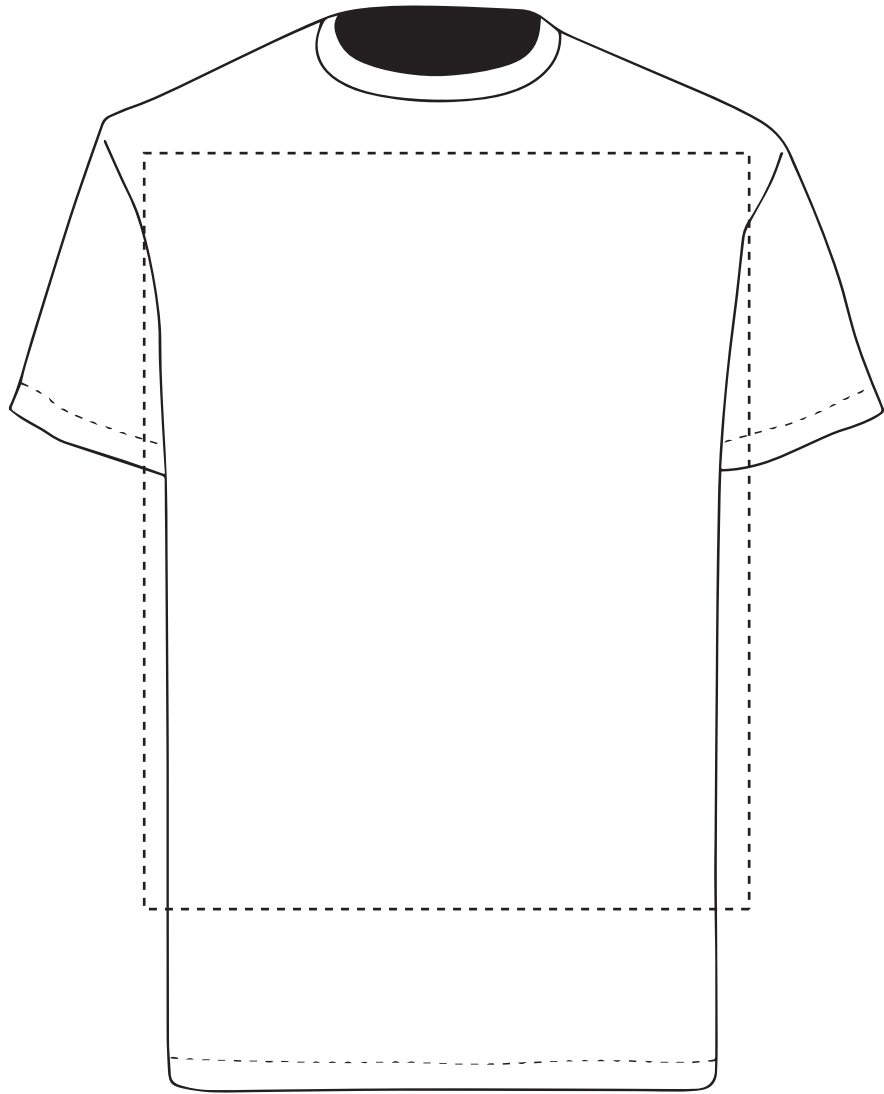

Your Ref:
Our Ref:

Quantity:
Version: 1

Product Code: TF0002
Product Colour: White

PRINTING CONCERNS: PRINT MAY DISCOLOUR

PRODUCT INFO: DUE TO THE NATURE OF THE PRODUCT THE PRINT POSITION MAY VARY BY 2 - 3 MM

PANTONE REFERENCE(S)

Full colour printing

The dashed line is to demonstrate print area and will not appear on your printed item

ARTWORK SCALE 20%