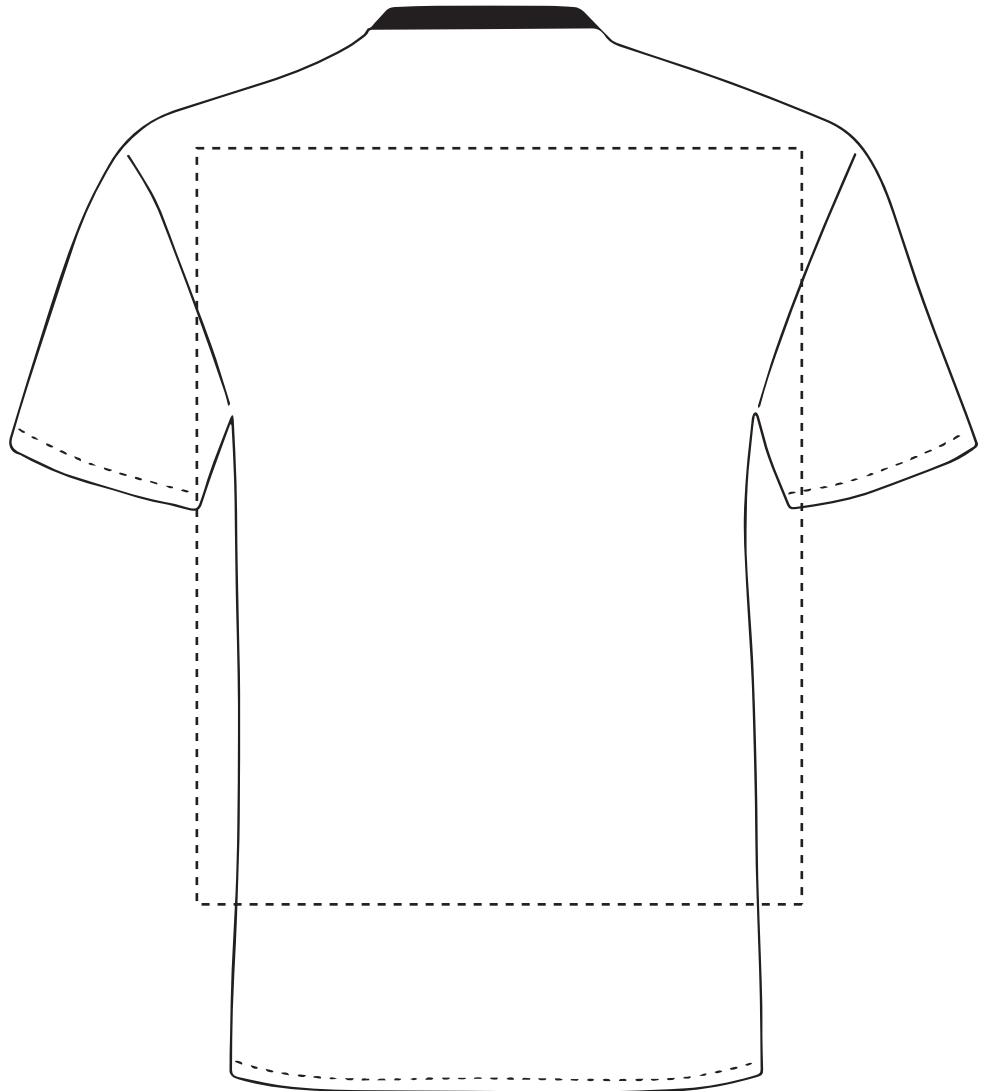

Your Ref:	Quantity:	Product Code: TF0002
Our Ref:	Version: 1	Product Colour: White

PRINTING CONCERNS: PRINT MAY DISCOLOUR

PRODUCT INFO: DUE TO THE NATURE OF THE PRODUCT THE PRINT POSITION MAY VARY BY 2 - 3 MM

PANTONE REFERENCE(S)

Full colour printing

The dashed line is to demonstrate print area and will not appear on your printed item

ARTWORK SCALE 20%

ACTUAL ARTWORK SIZE: