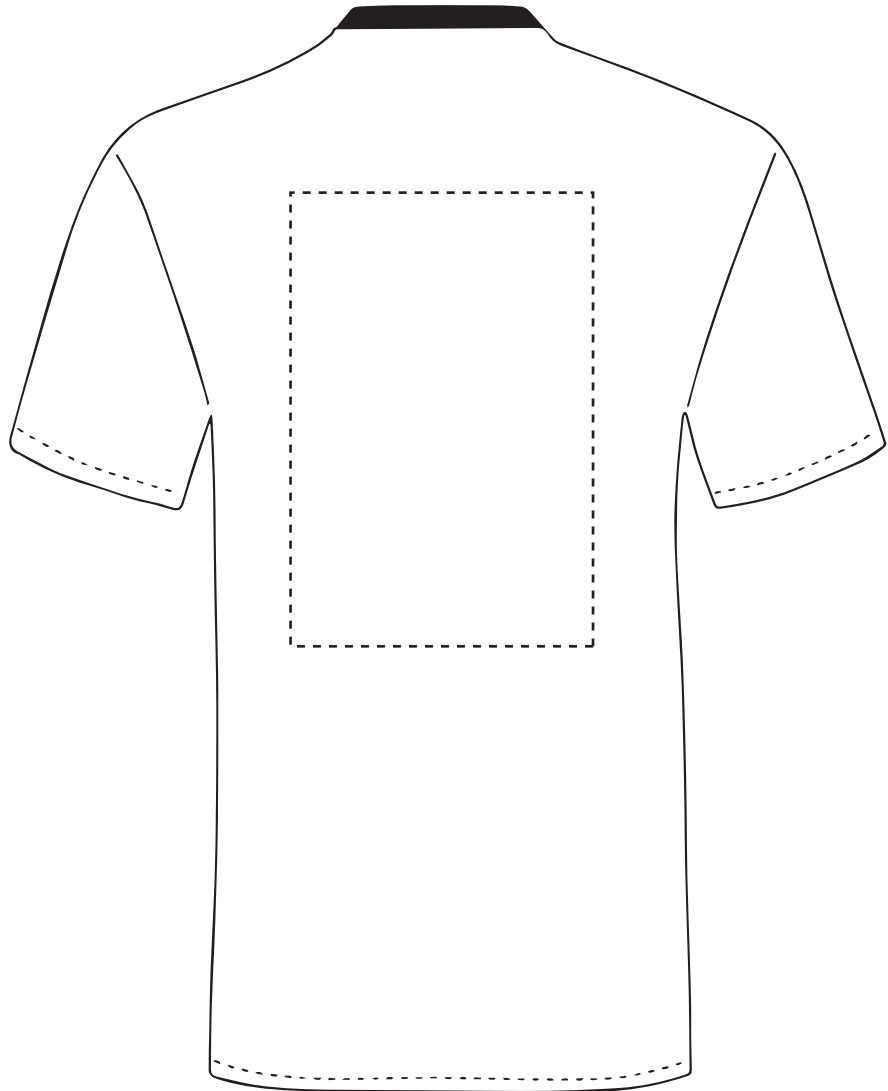

**PANTONE REFERENCE(S)**

The dashed line is to demonstrate print area and will not appear on your printed item

 Full colour printing

ARTWORK SCALE 20%

**ACTUAL ARTWORK SIZE:**

Product Image for visualisation  
- colours may vary