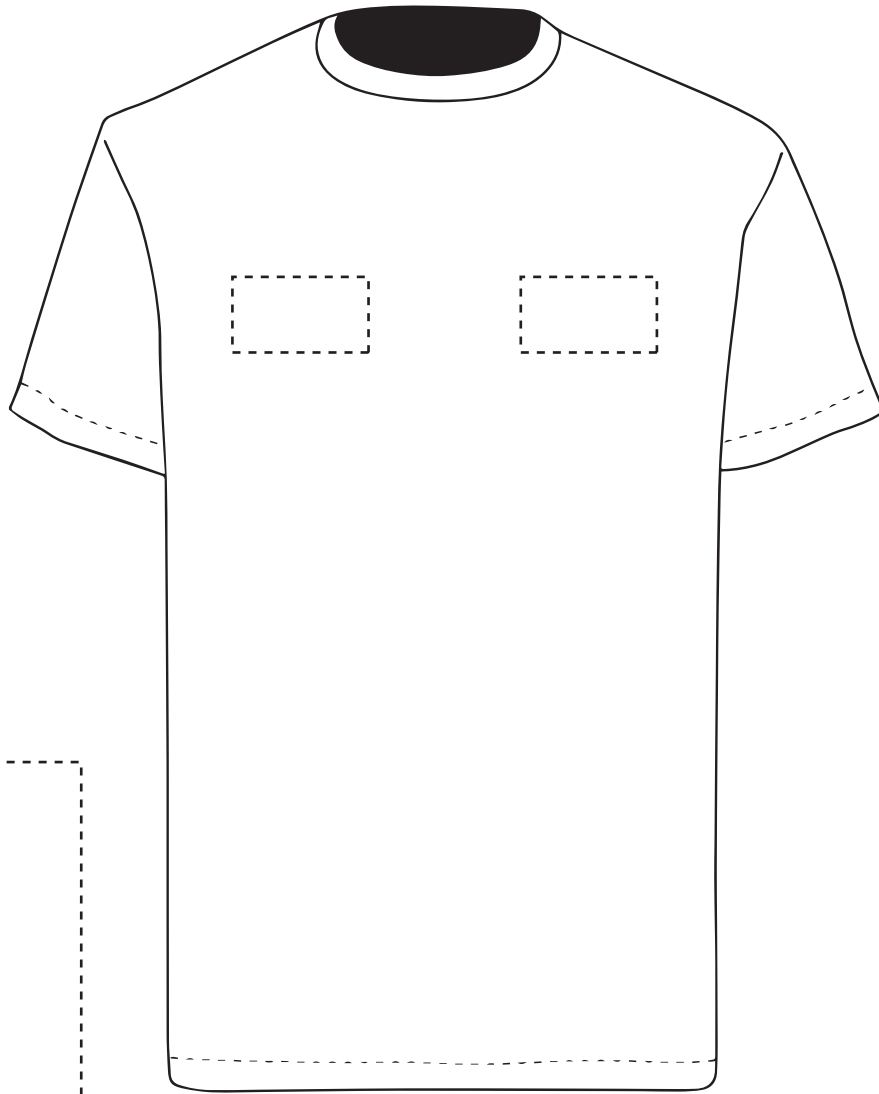

**PANTONE REFERENCE(S)**

Full colour printing

The dashed line is to demonstrate print area and will not appear on your printed item

ARTWORK SCALE 20%

Product Image for visualisation  
- colours may vary

ARTWORK SCALE 100%  
Max print area 90mm x 50mm